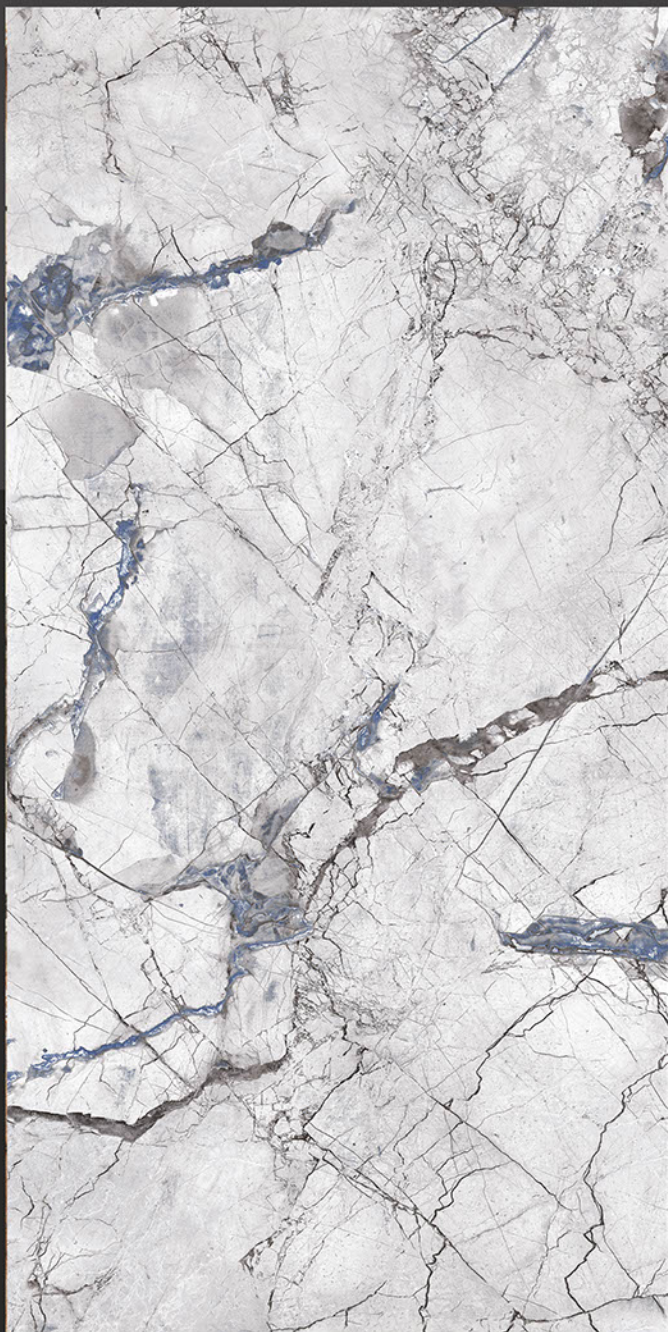

Chemical
Resistant

Stain
Resistance

Zero
Maintenance

Easy to
Clean

DESIGN SHOWN -
DAZZLE STONE

MARMI
COLLECTION

600x1200mm
GLAZED VITRIFIED TILES

PEARL DIAMOND