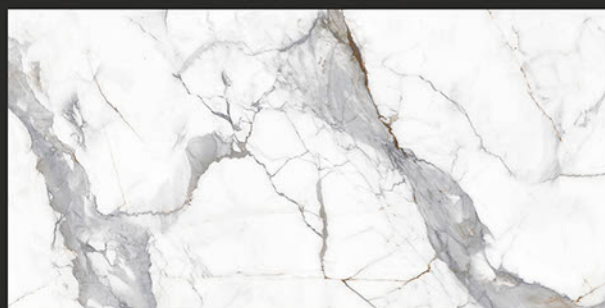

SOUL WHITE

RANDOM FACES - 4

Low Water
Absorption

Frost
Resistant

Chemical
Resistant

Stain
Resistance

Zero
Maintenance

Easy to
Clean