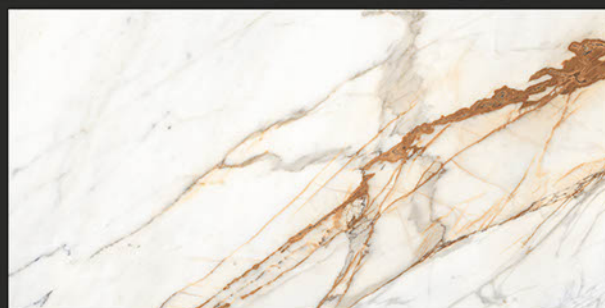

ALPS HEART

RANDOM FACES - 4

Low Water
Absorption

Frost
Resistant

Chemical
Resistant

Stain
Resistance

Zero
Maintenance

Easy to
Clean