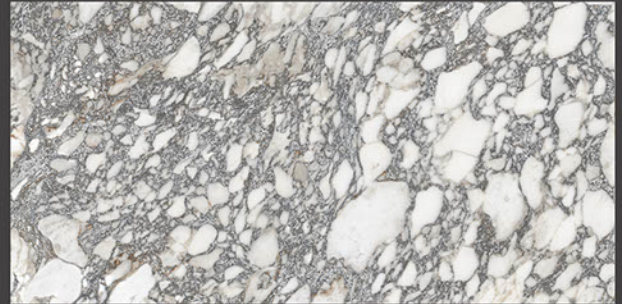

Zero
Maintenance

Easy to
Clean

MARMI
COLLECTION

600x1200mm
GLAZED VITRIFIED TILES

DAZZLE STONE

RANDOM FACES - 4

Low Water
Absorption

Frost
Resistant