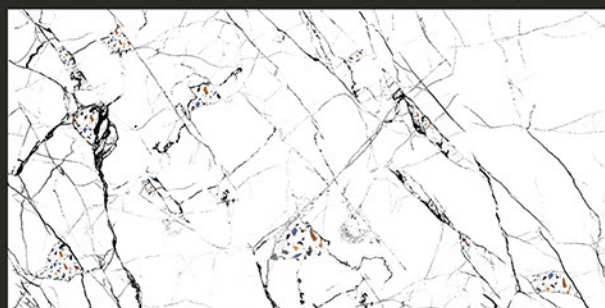

NEXA BIANCO

RANDOM FACES - 4

Low Water
Absorption

Frost
Resistant

Chemical
Resistant

Stain
Resistance

Zero
Maintenance

Easy to
Clean