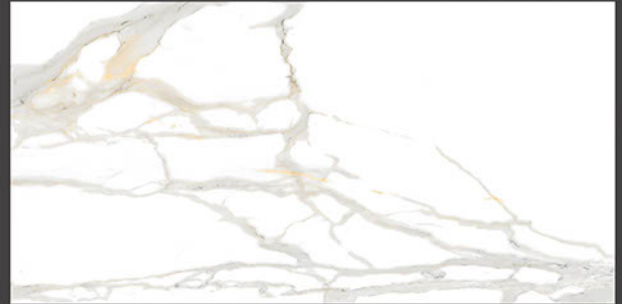

STATUARIO CLASSIC

RANDOM FACES - 4

Low Water
Absorption

Frost
Resistant

Chemical
Resistant

Stain
Resistance

Zero
Maintenance

Easy to
Clean