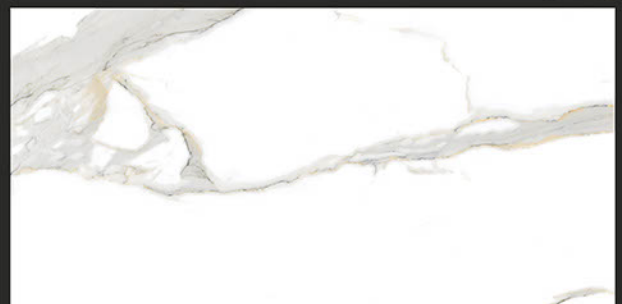

STATUARIO CLASSIC

RANDOM FACES - 4

Low Water
Absorption

Frost
Resistant

Chemical
Resistant

Stain
Resistance

Zero
Maintenance

Easy to
Clean