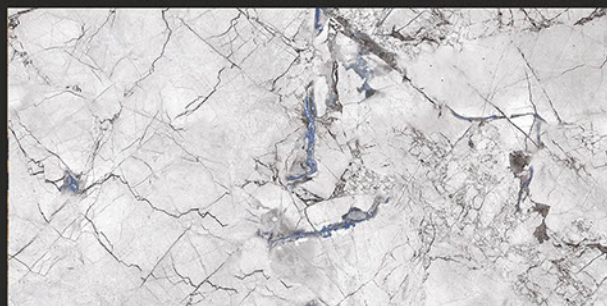

Chemical
Resistant

Stain
Resistance

Zero
Maintenance

Easy to
Clean

DESIGN SHOWN -
DAZZLE STONE

MARMI
COLLECTION

600x1200mm
GLAZED VITRIFIED TILES

PEARL DIAMOND