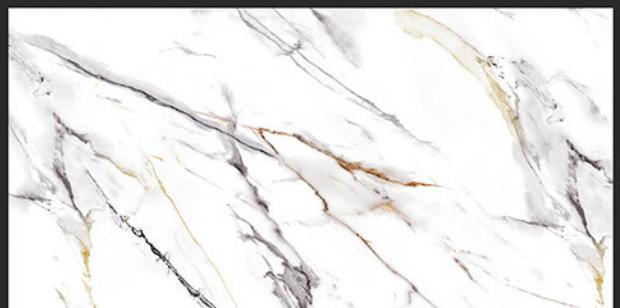

TURKISH WHITE

RANDOM FACES - 4

Low Water
Absorption

Frost
Resistant

Chemical
Resistant

Stain
Resistance

Zero
Maintenance

Easy to
Clean