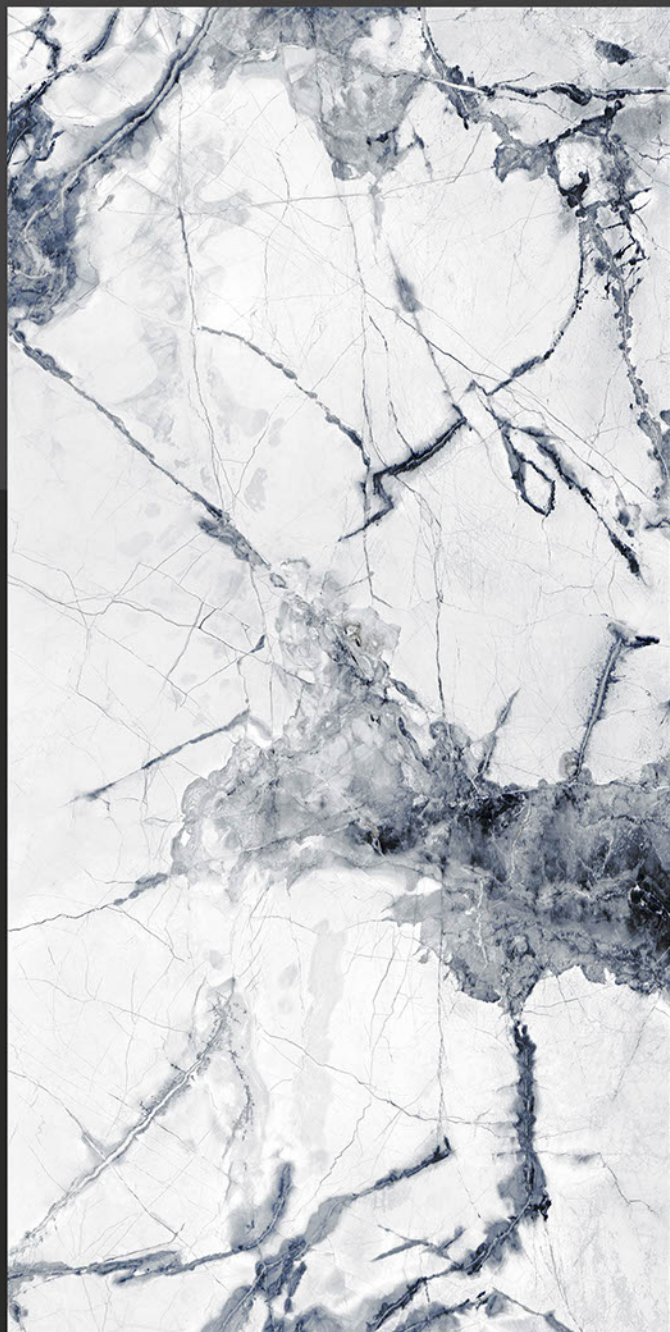

Zero
Maintenance

Easy to
Clean

DESIGN SHOWN -
ALASKA WHITE

MARMI
COLLECTION

600x1200mm
GLAZED VITRIFIED TILES

AMBROSE

RANDOM FACES - 4

Low Water
Absorption