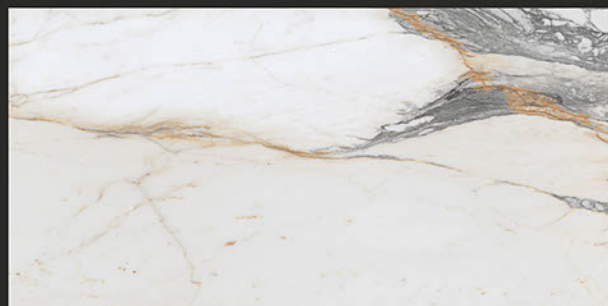

NEVADA MARMI

RANDOM FACES - 4

Low Water
Absorption

Frost
Resistant

Chemical
Resistant

Stain
Resistance

Zero
Maintenance

Easy to
Clean