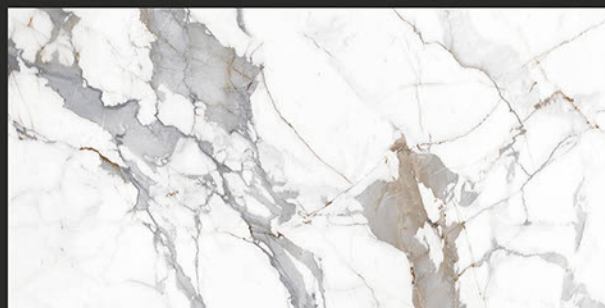

SOUL WHITE

RANDOM FACES - 4

Low Water
Absorption

Frost
Resistant

Chemical
Resistant

Stain
Resistance

Zero
Maintenance

Easy to
Clean