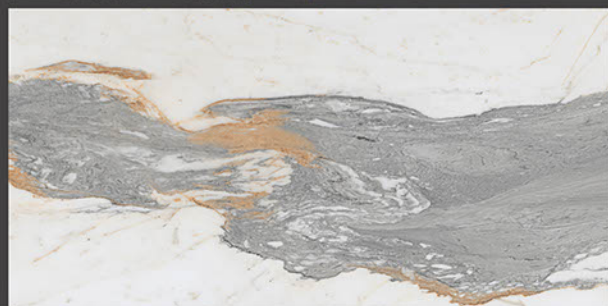

NEVADA MARMI

RANDOM FACES - 4

Low Water
Absorption

Frost
Resistant

Chemical
Resistant

Stain
Resistance

Zero
Maintenance

Easy to
Clean