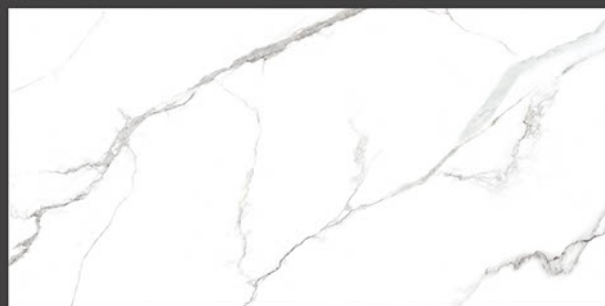

Stain
Resistance

Zero
Maintenance

Easy to
Clean

MARMI
COLLECTION

600x1200mm
GLAZED VITRIFIED TILES

CALACATTA WHITE

RANDOM FACES - 5

Low Water
Absorption