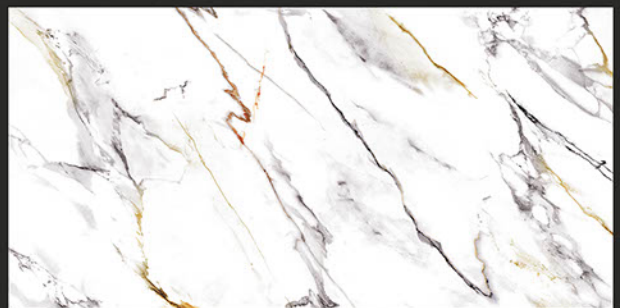

TURKISH WHITE

RANDOM FACES - 4

Low Water
Absorption

Frost
Resistant

Chemical
Resistant

Stain
Resistance

Zero
Maintenance

Easy to
Clean