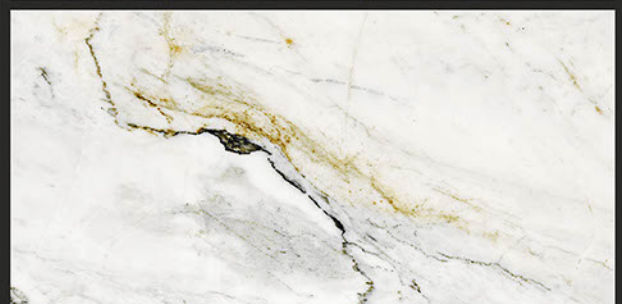

VENETION VERDE

RANDOM FACES - 4

Low Water
Absorption

Frost
Resistant

Chemical
Resistant

Stain
Resistance

Zero
Maintenance

Easy to
Clean