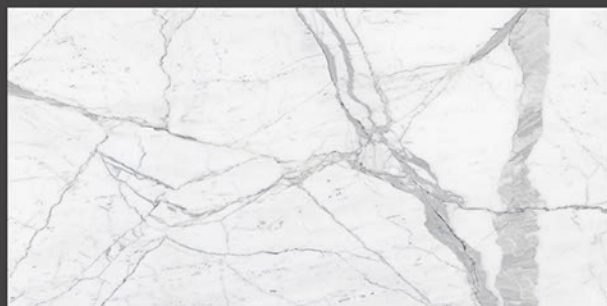

CALACATTA DARK

RANDOM FACES - 4

Low Water
Absorption

Frost
Resistant

Chemical
Resistant

Stain
Resistance

Zero
Maintenance

Easy to
Clean