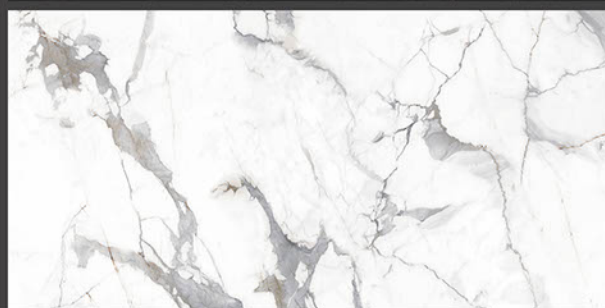

SOUL WHITE

RANDOM FACES - 4

Low Water
Absorption

Frost
Resistant

Chemical
Resistant

Stain
Resistance

Zero
Maintenance

Easy to
Clean