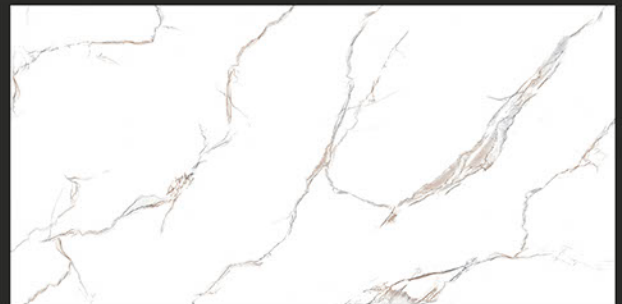

CALACATTA BRONZE

RANDOM FACES - 8

Low Water
Absorption

Frost
Resistant

Chemical
Resistant

Stain
Resistance

Zero
Maintenance

Easy to
Clean