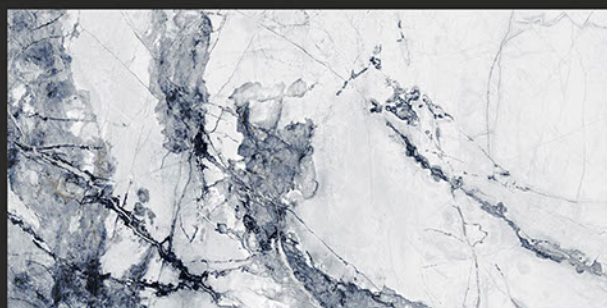

Zero
Maintenance

Easy to
Clean

DESIGN SHOWN -
ALASKA WHITE

MARMI
COLLECTION

600x1200mm
GLAZED VITRIFIED TILES

AMBROSE

RANDOM FACES - 4

Low Water
Absorption