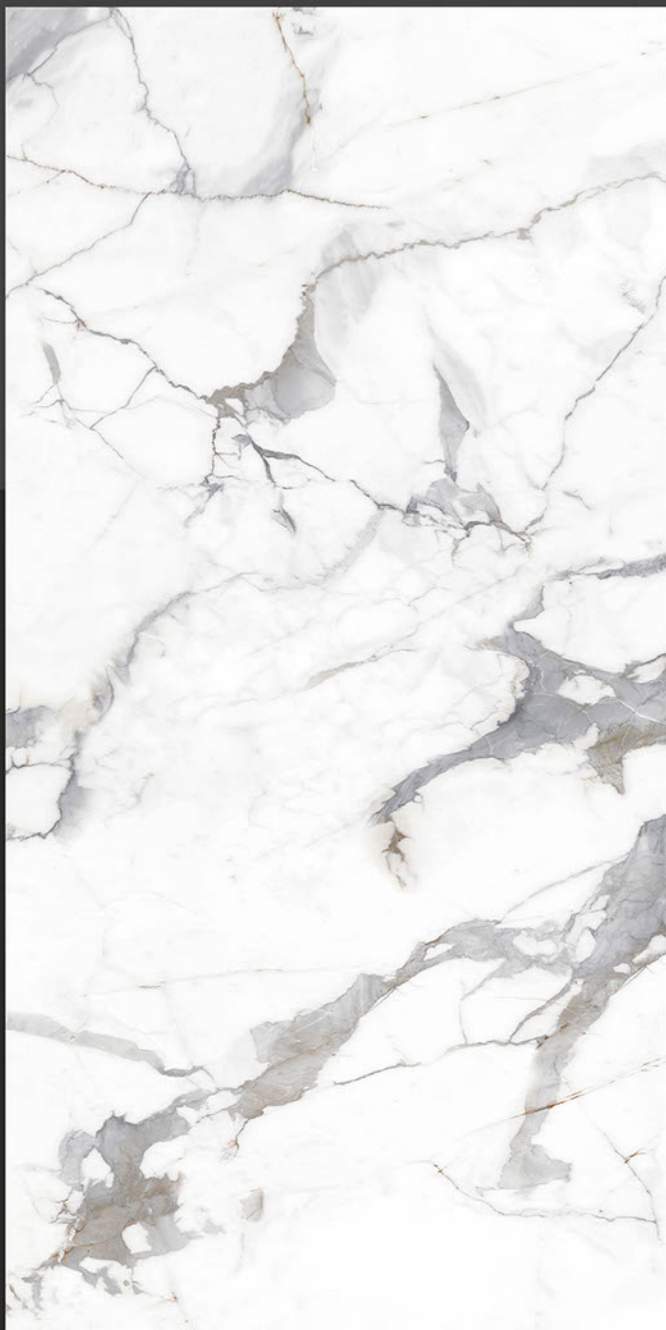

SOUL WHITE

RANDOM FACES - 4

Low Water
Absorption

Frost
Resistant

Chemical
Resistant

Stain
Resistance

Zero
Maintenance

Easy to
Clean