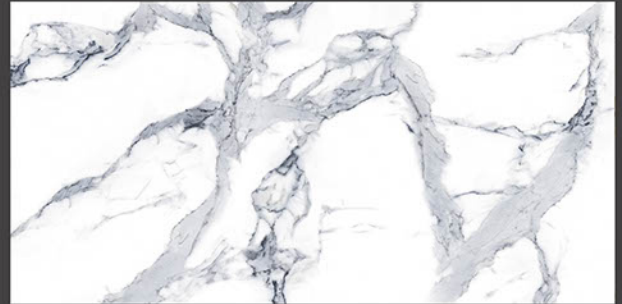

CALACATTA THICK

RANDOM FACES - 3

Low Water
Absorption

Frost
Resistant

Chemical
Resistant

Stain
Resistance

Zero
Maintenance

Easy to
Clean