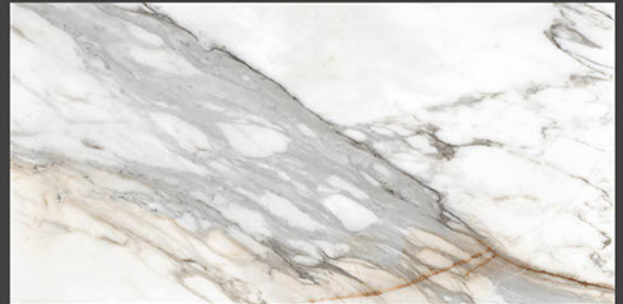

Zero
Maintenance

Easy to
Clean

DESIGN SHOWN -
VENETION VERDE

MARMI
COLLECTION

600x1200mm
GLAZED VITRIFIED TILES

SPIDER WHITE

RANDOM FACES - 4

Low Water
Absorption