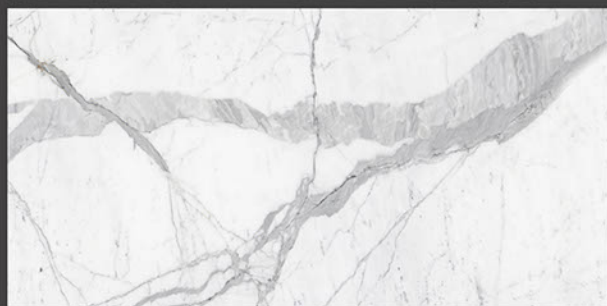

CALACATTA DARK

RANDOM FACES - 4

Low Water
Absorption

Frost
Resistant

Chemical
Resistant

Stain
Resistance

Zero
Maintenance

Easy to
Clean