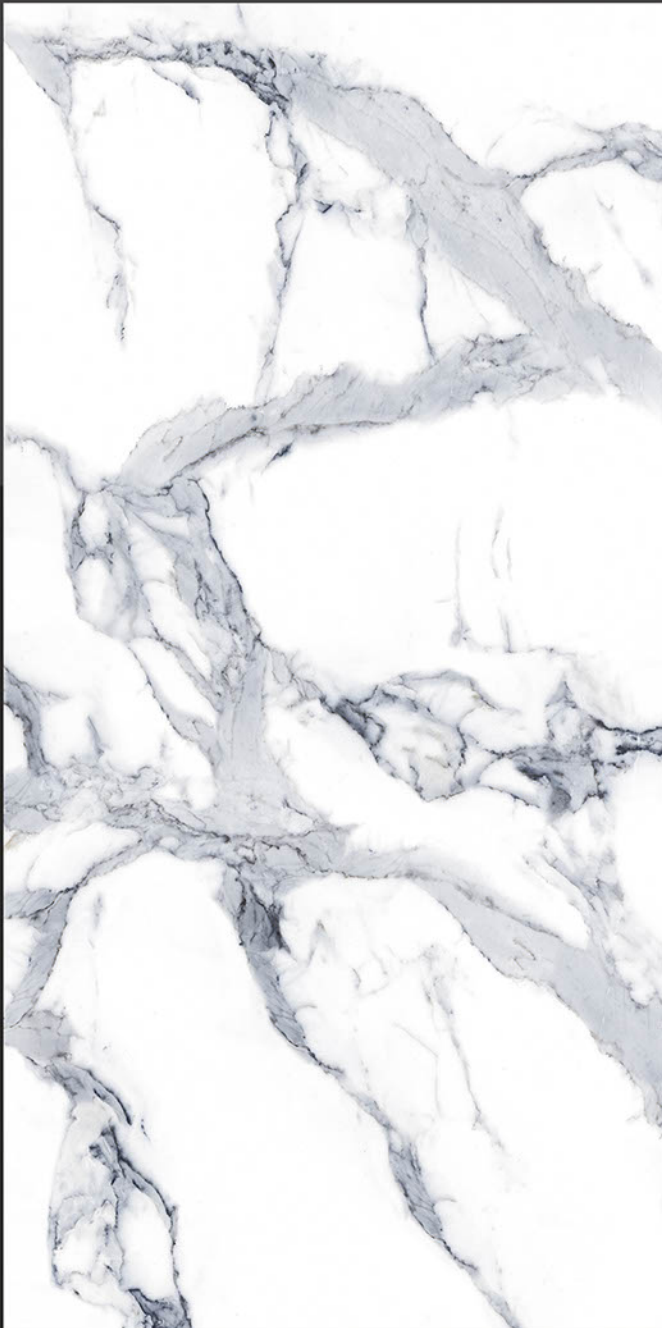

CALACATTA THICK

RANDOM FACES - 3

Low Water
Absorption

Frost
Resistant

Chemical
Resistant

Stain
Resistance

Zero
Maintenance

Easy to
Clean