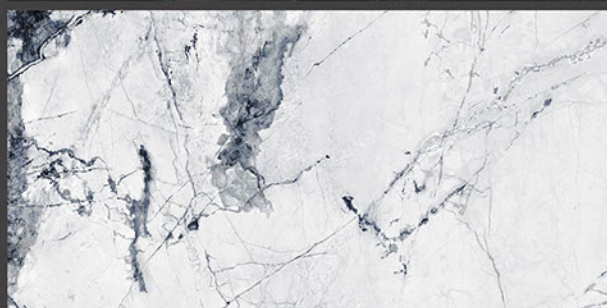

Zero
Maintenance

Easy to
Clean

DESIGN SHOWN -
ALASKA WHITE

MARMI
COLLECTION

600x1200mm
GLAZED VITRIFIED TILES

AMBROSE

RANDOM FACES - 4

Low Water
Absorption