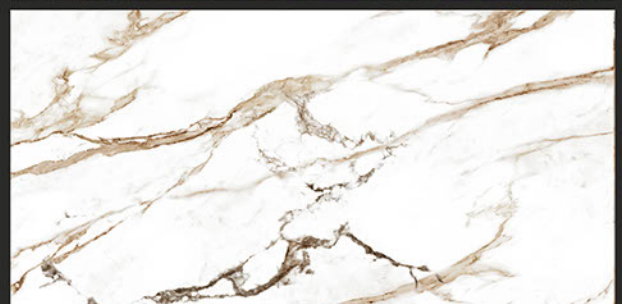

Zero
Maintenance

Easy to
Clean

600x1200mm
GLAZED VITRIFIED TILES

NAMIBIA BROWN

RANDOM FACES - 6

Low Water
Absorption

Frost
Resistant

Chemical
Resistant