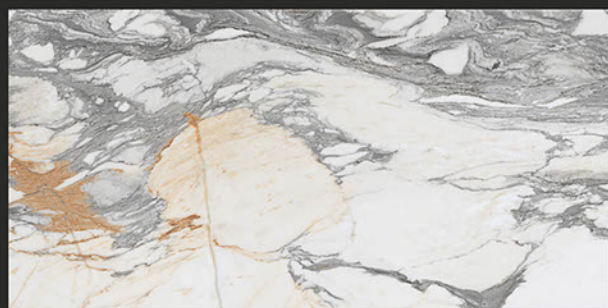

NEVADA MARMI

RANDOM FACES - 4

Low Water
Absorption

Frost
Resistant

Chemical
Resistant

Stain
Resistance

Zero
Maintenance

Easy to
Clean