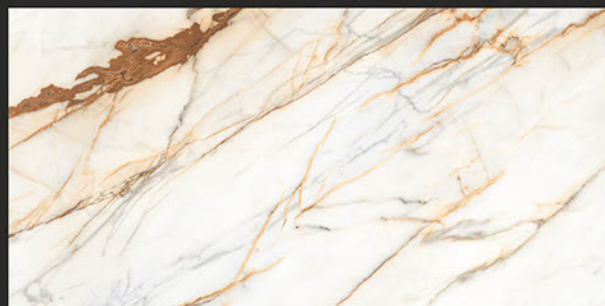

ALPS HEART

RANDOM FACES - 4

Low Water
Absorption

Frost
Resistant

Chemical
Resistant

Stain
Resistance

Zero
Maintenance

Easy to
Clean