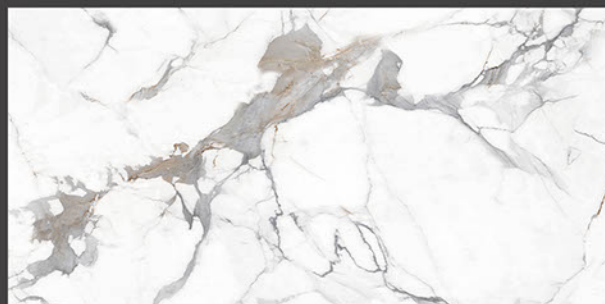

SOUL WHITE

RANDOM FACES - 4

Low Water
Absorption

Frost
Resistant

Chemical
Resistant

Stain
Resistance

Zero
Maintenance

Easy to
Clean